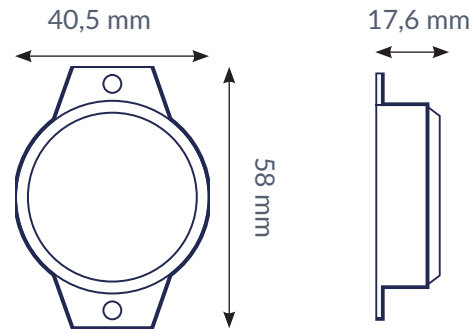

The standard low-cost BLE tag.

- Bluetooth 5.0 compatible
- Range up to 60 meter
- Up to 10 years of battery life
- IP67

Connectivity

Transmission power

Up to 60 meter.

BLE advertisement period

4 seconds at + 4dBm

Mounting

- Double sided tape
- Screws
- No not mount close to magnets

Mechanics & design

Size

40,5 x 58 x 17.6 mm

Water & dust resistance

IP67

Weight

22 gram

Operating temperature

-20°C to +70°C (Battery limit)

Color

Black

Casing

ABS plastic

Battery

- Up to 10 years of battery life depending on transmission power
- User replaceable Murata CR2477Xbatteries

Certifications

- CE
- FCC
- Bluetooth QDID/EPL