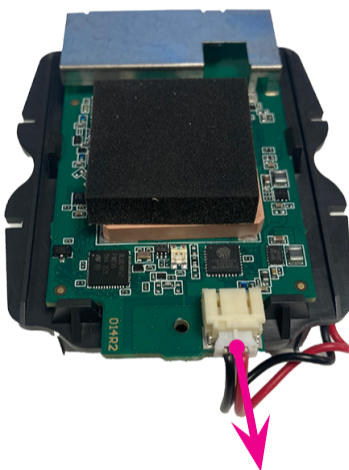

The TRACK 1000 REV2 comes with a standard BAT 8205 battery pack. Please order these battery packs and replace them with these battery packs.

Step 1

- Lay the tracker on a flat surface backplate facing you.
- Open the tracker by unscrewing the 6 screws.

Tip: If using a power drill, use power setting 3, on low. (Note: not all power drills have the same settings!)

Step 2

Remove the back plate and the 6 screws.

Step 3

Take the PCB and battery pack module out of the casing.

Step 4

Turn around the module and disconnect the battery pack

Step 5

Attach the new BAT 8205 battery pack. A green LED will flash.

Step 6

Turn the PCB module around and put the battery pack on top of it.

Step 7

Place the PCB and battery module back in the tracker. The wires should face you. There is only one way to put the module in the tracker. Do not use any force. If the module does not fit, turn around the tracker.